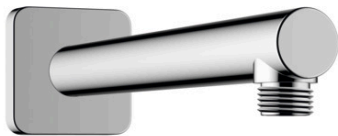

**Vernis Shape
Shower arm 24 cm**

Surfaces: **Chrome** Article Number: **26405000**

Description

product features

- length: 240 mm
- shaft Ø: 26 mm
- installation type: exposed installation
- material: solid brass
- version: 90° angle
- connection thread G 1/2
- connection dimension DN15

Product image

Scale drawing

Vernis Shape
 Shower arm 24 cm
 Surfaces: **Chrome**

Article Number: **26405000**

Exploded Drawing

Year of production: >04/21

Vernis Shape
Shower arm 24 cm

Surfaces: **Chrome** Article Number: **26405000**