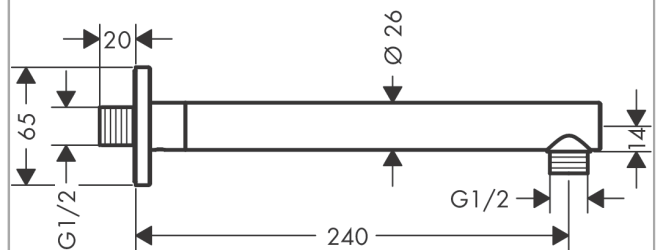

**Vernis Shape
Shower arm 24 cm**

Surfaces: **Chrome** Article Number: **26405000**

Description

product features

- length: 240 mm
- shaft Ø: 26 mm
- installation type: exposed installation
- material: solid brass
- version: 90° angle
- connection thread G 1/2
- connection dimension DN15

Product image

Scale drawing

Vernis Shape
 Shower arm 24 cm
 Surfaces: **Chrome**

Article Number: **26405000**

Exploded Drawing

Year of production: >04/21

Vernis Shape
Shower arm 24 cm

Surfaces: **Chrome** Article Number: **26405000**

Spare part list

Year of production: >04/21

| Pos. | Description | Article Number | Price | PU |
|------|-----------------------|----------------|-------|----|
| 1 | hollow set screw M5x5 | 98446000 | - | 1 |
| 2 | O-Ring 22x2 | 98185000 | - | 1 |
| 3 | connecting thread G½ | 93726000 | - | 1 |
| 4 | O-ring 13x2 | 98128000 | - | 1 |