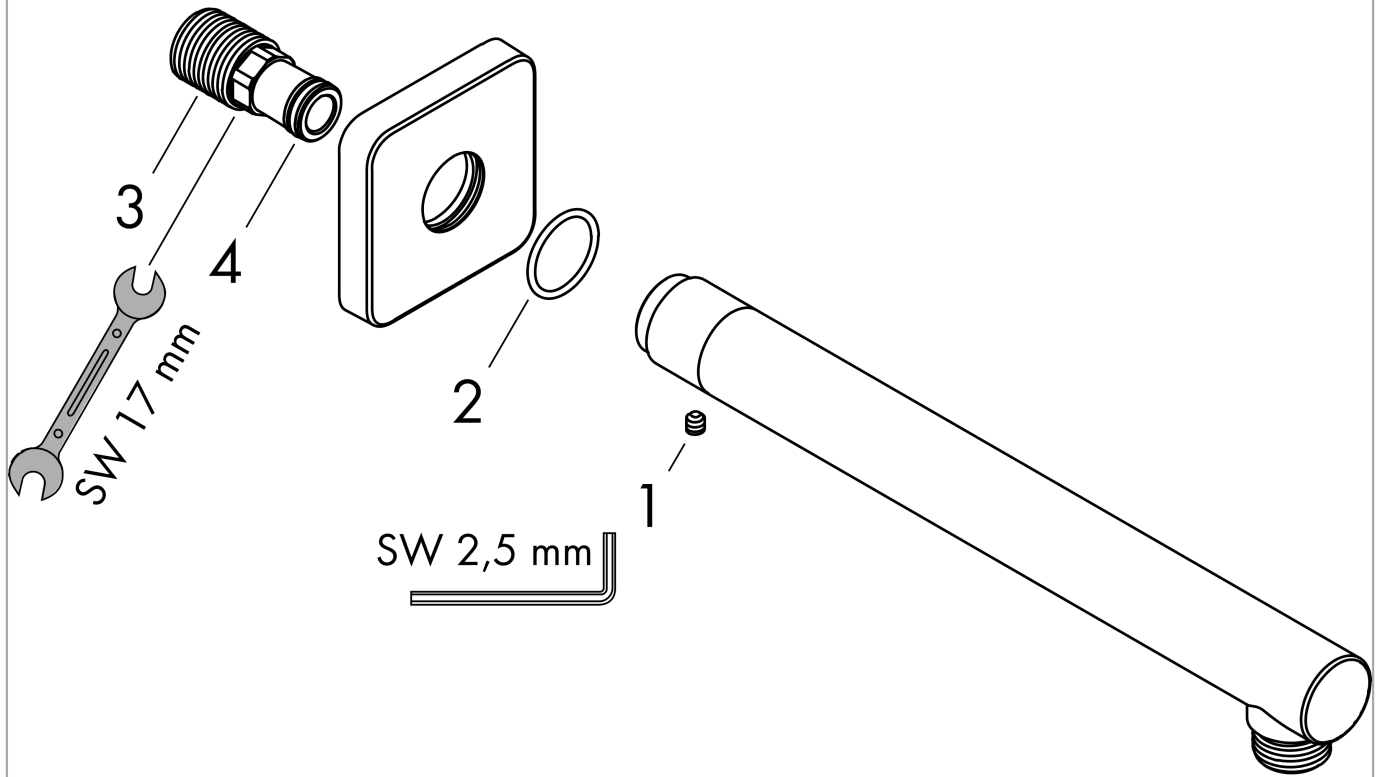

**Vernis Shape
Shower arm 24 cm**

Surfaces: **Chrome** Article Number: **26405000**

Description

product features

- length: 240 mm
- shaft Ø: 26 mm
- installation type: exposed installation
- material: solid brass
- version: 90° angle
- connection thread G 1/2
- connection dimension DN15

Product image

Scale drawing

Vernis Shape
 Shower arm 24 cm
 Surfaces: **Chrome**

Article Number: **26405000**

Exploded Drawing

Year of production: >04/21

Vernis Shape
Shower arm 24 cm

Surfaces: **Chrome** Article Number: **26405000**

Spare part list

Year of production: >04/21

| Pos. | Description | Article Number | Price | PU |
|------|-----------------------|----------------|-------|----|
| 1 | hollow set screw M5x5 | 98446000 | - | 1 |
| 2 | O-Ring 22x2 | 98185000 | - | 1 |
| 3 | connecting thread G½ | 93726000 | - | 1 |
| 4 | O-ring 13x2 | 98128000 | - | 1 |